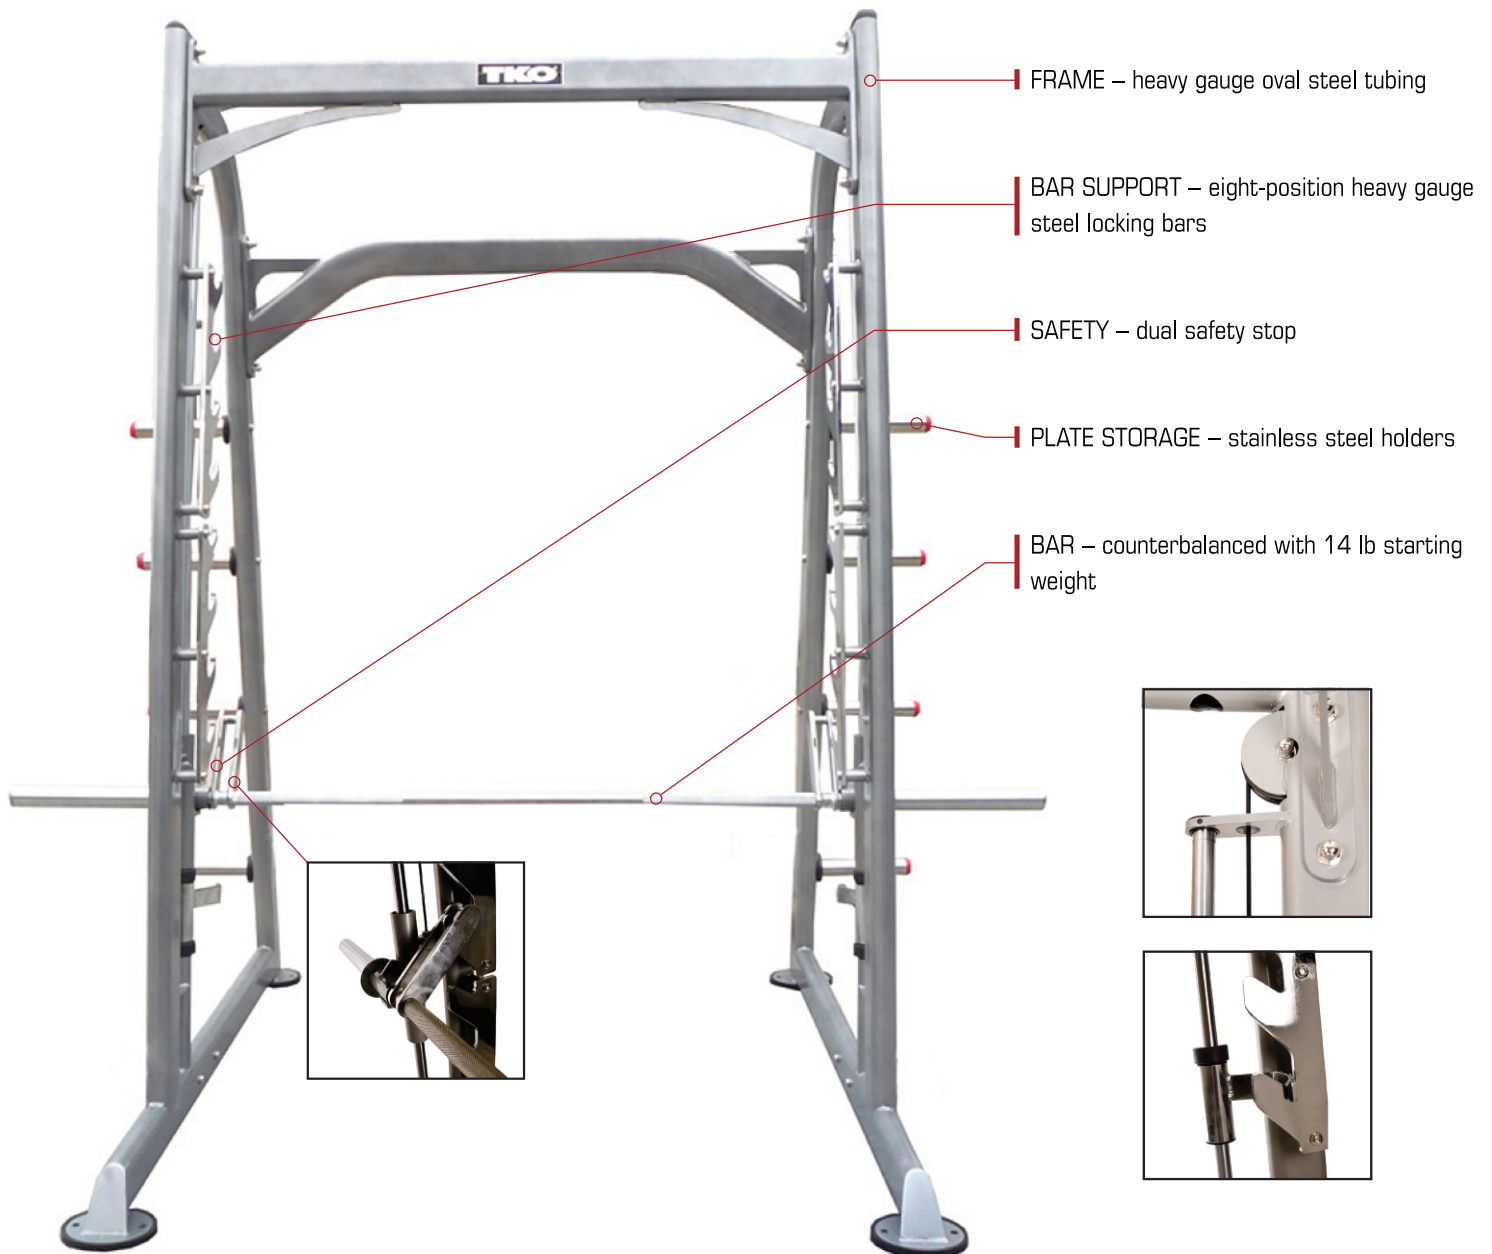

872SM | PLATE LOADED EQUIPMENT | SMITH MACHINE

The TKO Plate Loaded Equipment line provides high quality with a simple design to enhance the user workout and ensure a worry-free product for your facility. Easy to use, clean appearance, all while offering a smooth natural feel.

PRODUCT SPECIFICATIONS

DIMENSIONS (LWH):	61" x 57" x 89" (155cm x 145cm x 226cm)
PRODUCT WEIGHT:	425 lbs (193kg)
LOAD CAPACITY:	400 lbs
FRAME COLOR:	Graphite or Black
UPHOLSTERY COLOR:	Graphite or Black
WARRANTY:	FRAME = 10 Years PARTS = 5 Years CABLES = 1 Year UPHOLSTERY/GRIPS/ROLLERS: = 6 Months

FEATURES & BENEFITS

TKOSTRENGTH.COM | 1.866.856.3488

SALES@TKOSTRENGTH.COM